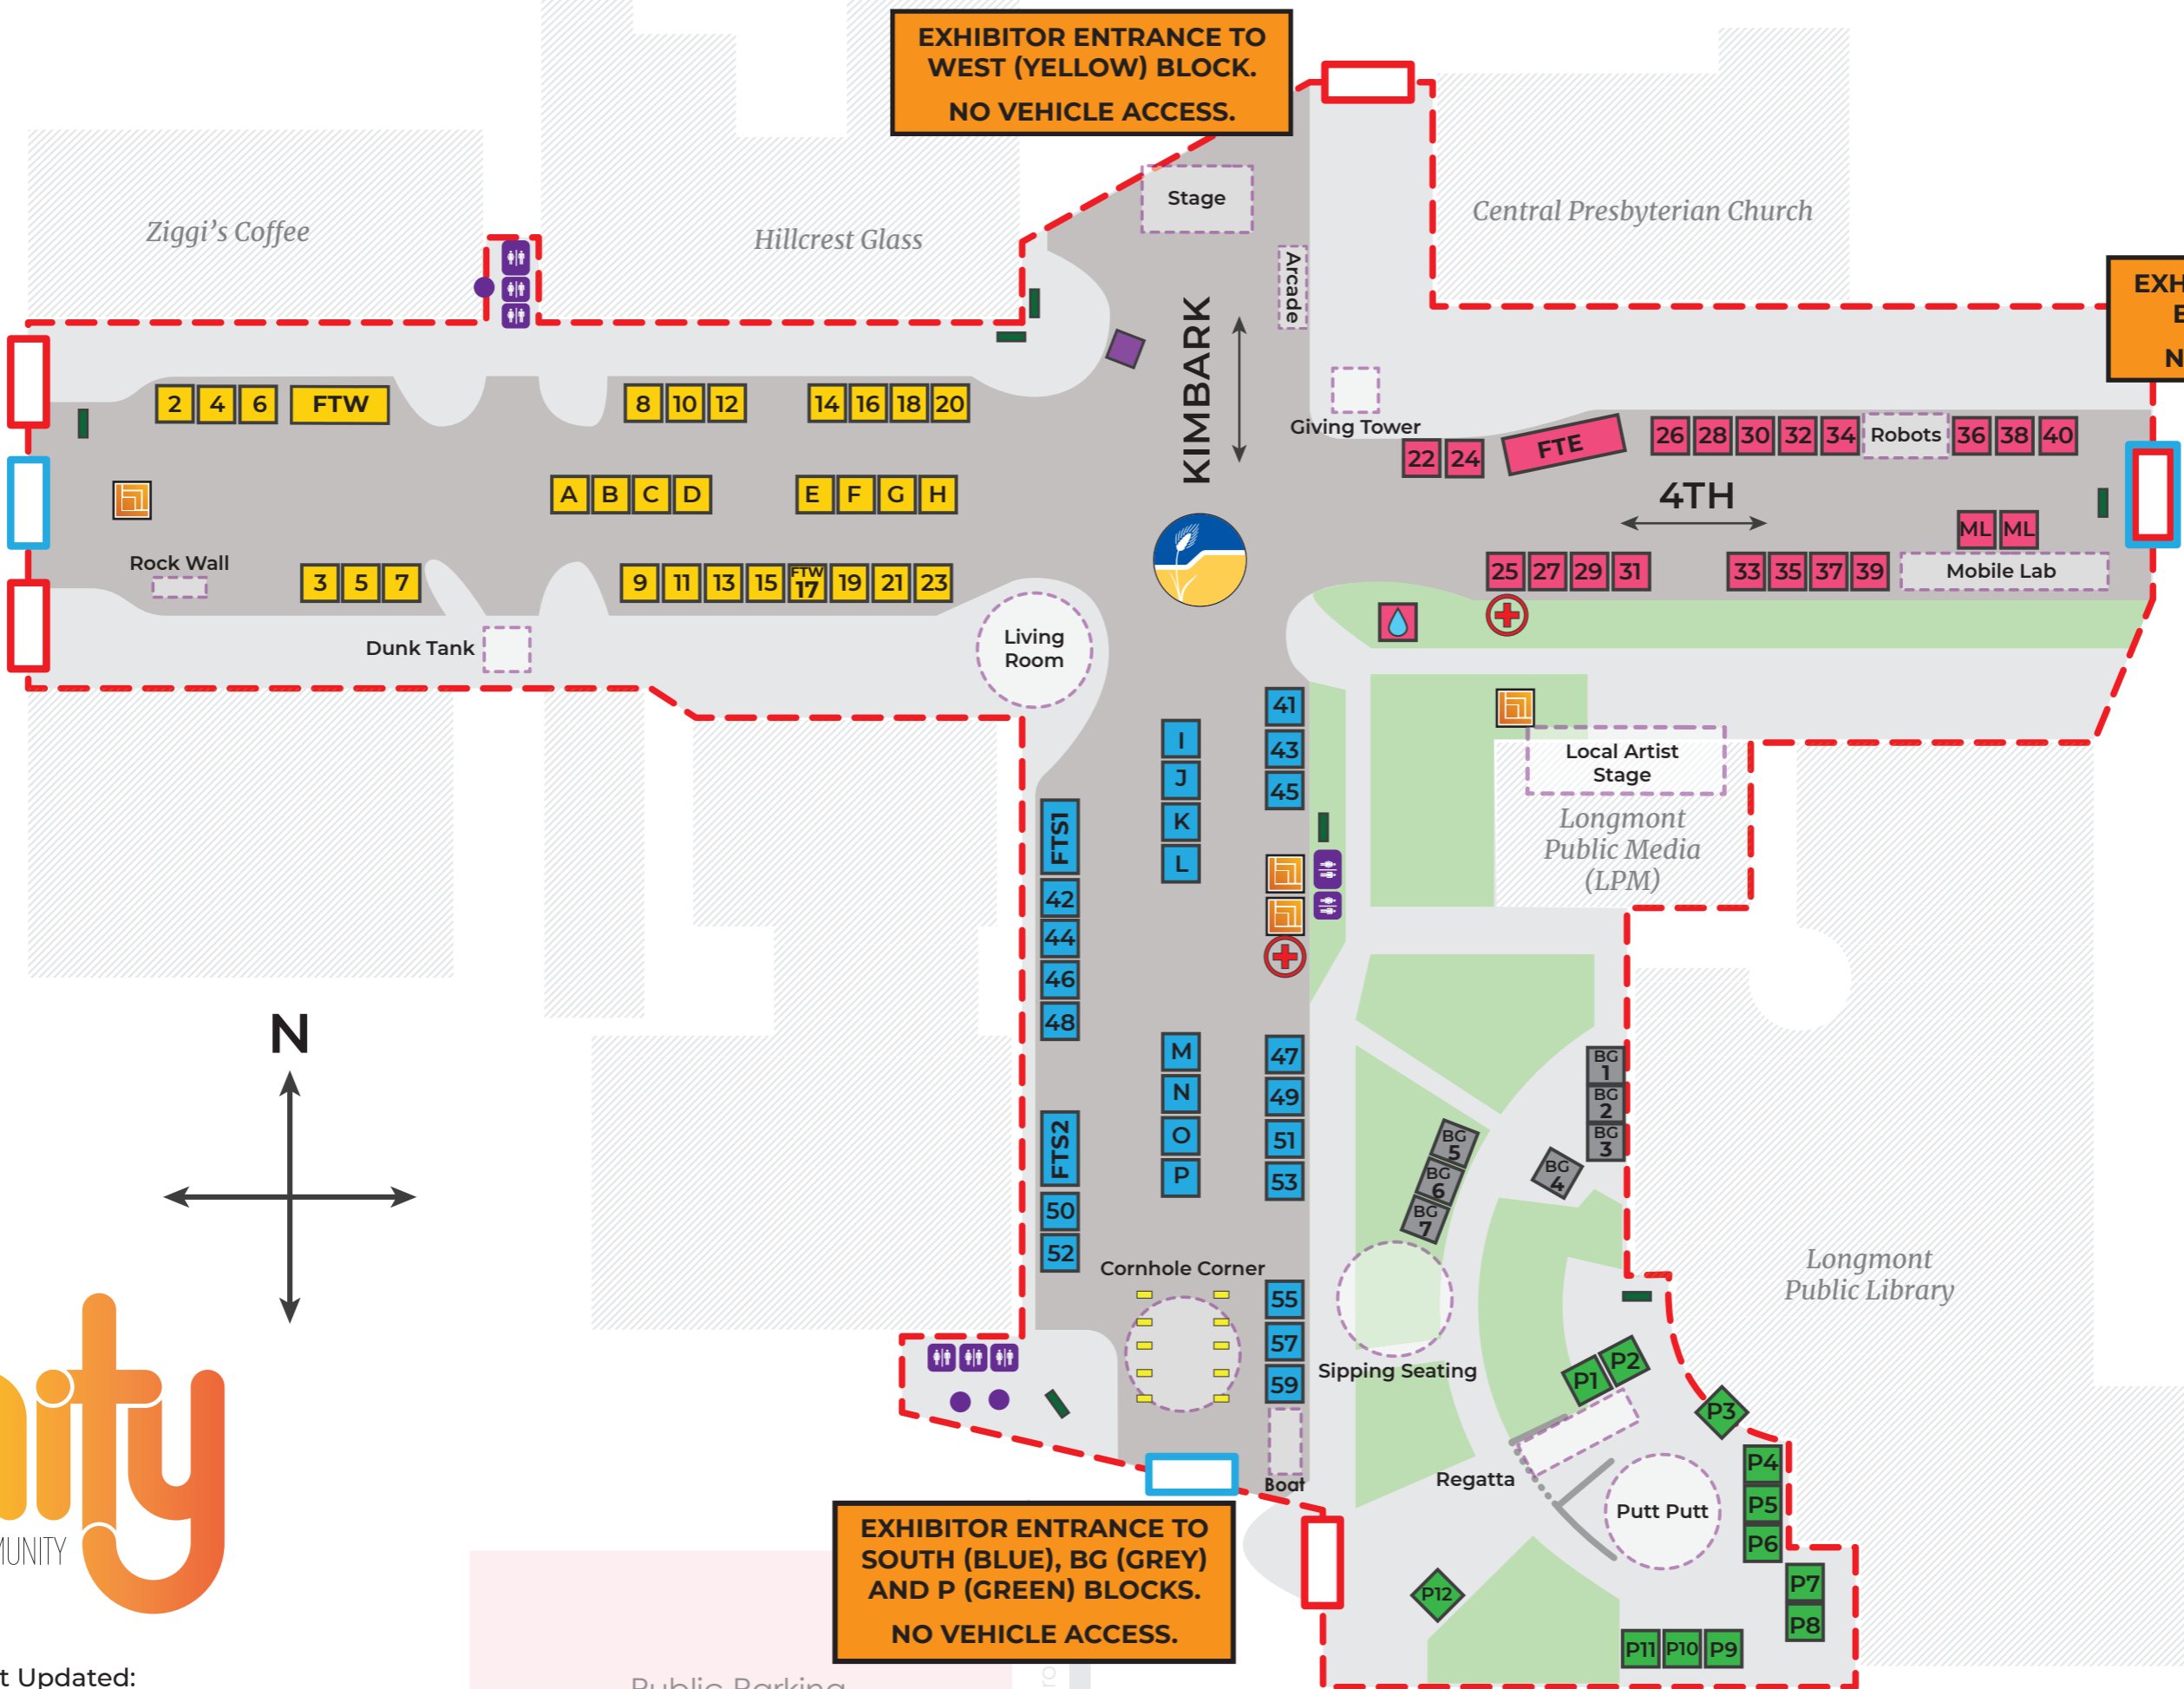

MAIN STREET

EMERY STREET

KIMBARK

EXHIBITOR ENTRANCE TO WEST (YELLOW) BLOCK. NO VEHICLE ACCESS.

EXHIBITOR ENTRANCE TO EAST (PINK) BLOCK. NO VEHICLE ACCESS.

EXHIBITOR ENTRANCE TO SOUTH (BLUE), BG (GREY) AND P (GREEN) BLOCKS. NO VEHICLE ACCESS.

Last Updated:
August 22, 2022

Public Parking

Mail Dr

Longmont Civic Center